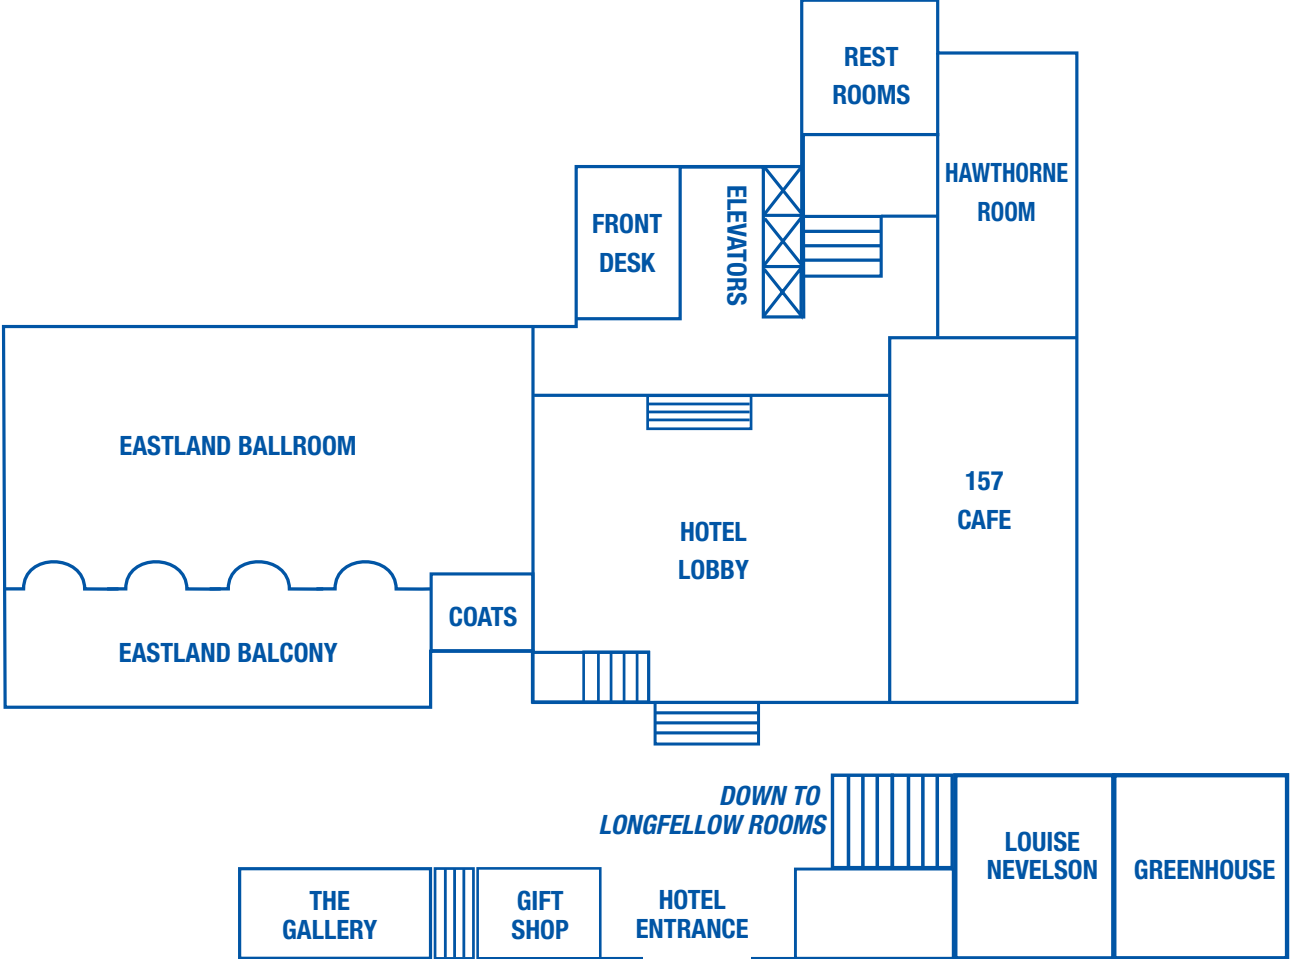

**HOLIDAY INN LOBBY
ELEVATORS**

**NEAFCS
REGISTRATION AREA
& HOSPITALITY DESK**

**HOLIDAY INN
1ST FLOOR
STATE OF MAINE GRAND BALLROOM**

SECOND FLOOR

EASTLAND PARK MEETING ROOMS

LOBBY LEVEL

LOWER LEVEL

MEZZANINE LEVEL